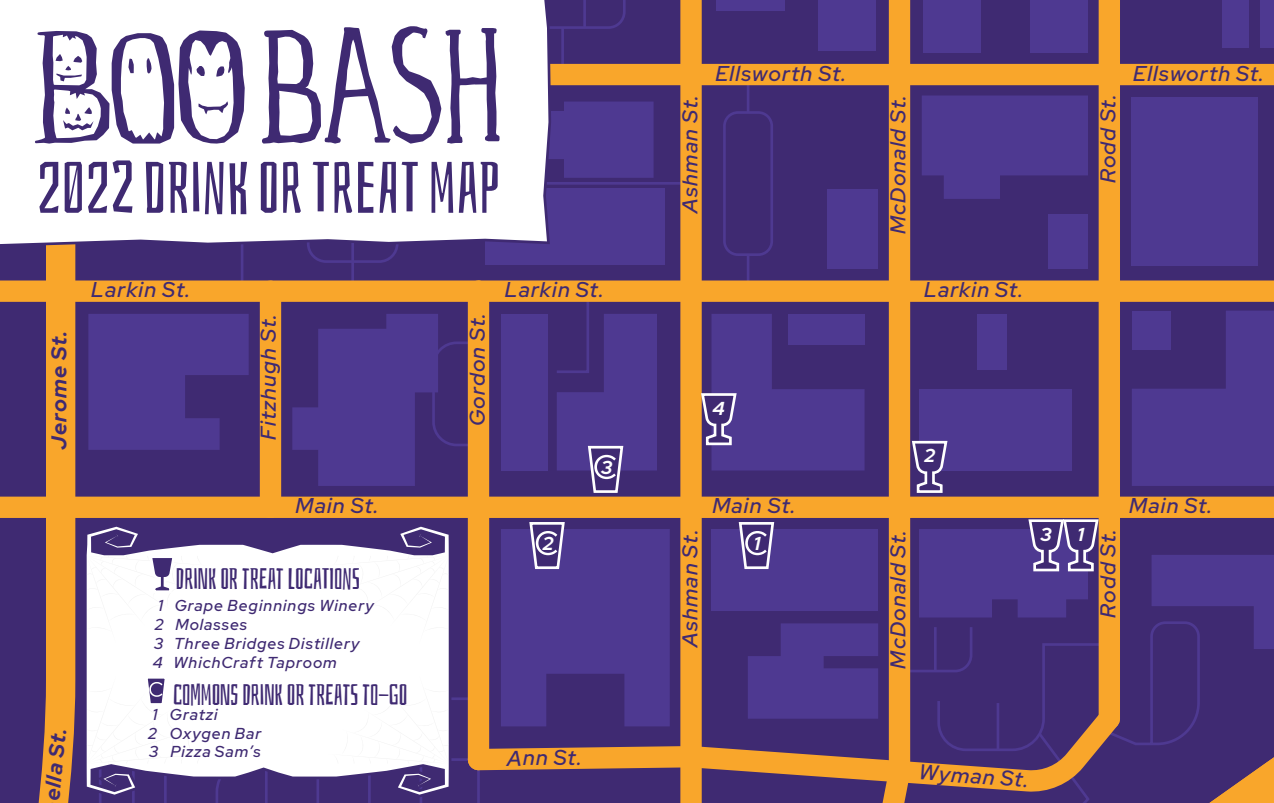

## 2022 DRINK OR TREAT MAP

### DRINK OR TREAT LOCATIONS

- 1 Grape Beginnings Winery
- 2 Molasses
- 3 Three Bridges Distillery
- 4 WhichCraft Taproom

### COMMONS DRINK OR TREATS TO-GO

- 1 Gratzl
- 2 Oxygen Bar
- 3 Pizza Sam's